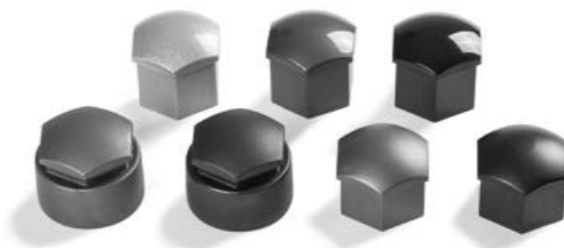

# SPORT & DESIGN

**Decorative door sill strips - backlit**

658 071 300

**Decorative door sill foils 3D - red**

658 071 310

**Bolt covers**Bolt covers for wheels  
without safety bolts:

1Z0 071 215 01C | black matt  
 1Z0 071 215 7ZS | silver metallic  
 1Z0 071 215 9B9 | black gloss  
 1Z0 071 215 UZ7 | grey gloss  
 1Z0 071 215 Z37 | grey matt

Bolt covers for wheels  
with safety bolts:

1Z0 071 215A 01C | black matt  
 1Z0 071 215A Z37 | grey matt

**Pedal covers - stainless steel**5E1 064 200 | manual transmission  
5E1 064 205 | automatic transmission**Decorative door sill strips - aluminium**